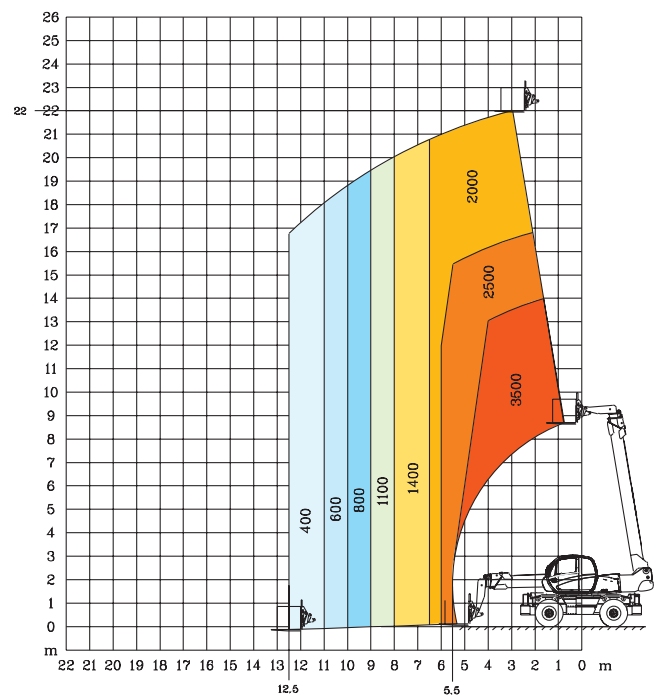

MRT 2540 + Privilege

**Rotation on extended stabilizers
with forks**

**Frontal on wheels
with forks**

Rock-solid efficiency

Rotation on extended stabilizers with **5000 kg winch**

Rotation on extended stabilizers with **1500 kg jib**

Rotation on extended stabilizers with **365/1000 kg platform**

Rotation on extended stabilizers **3D positive/negative**

// MRT 2540 +