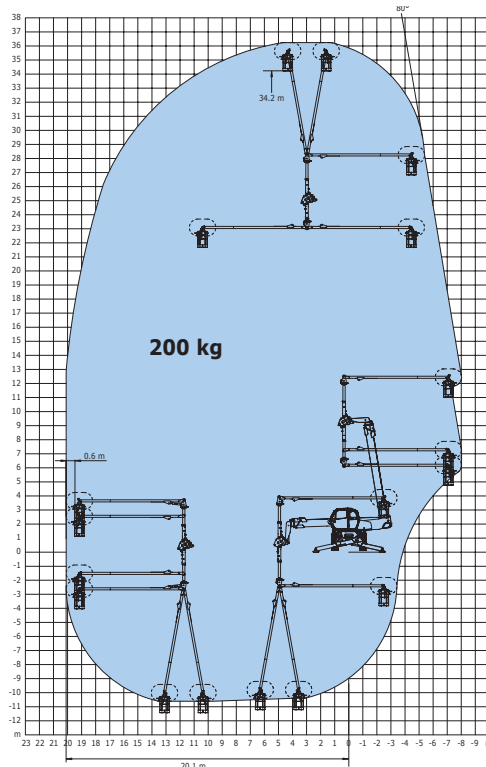

Rotation on extended stabilizers with **365/1000 kg platform**

Rotation on extended stabilizers **3D positive/negative**

// MRT 2540 +