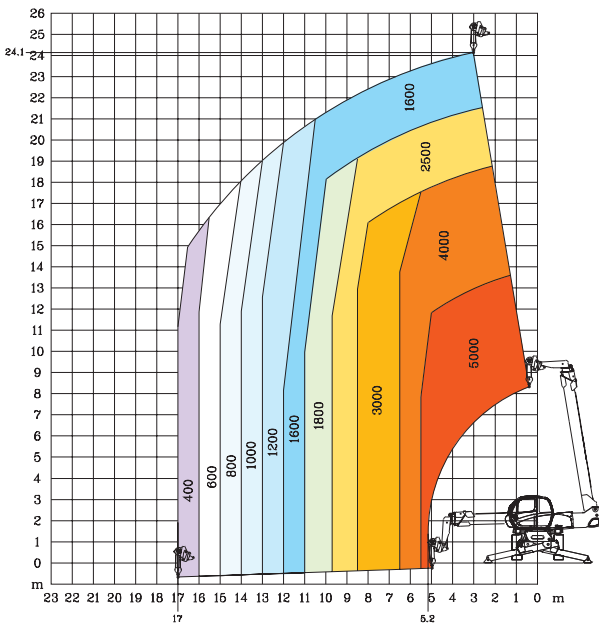

MRT 2540 + Privilege

**Rotation on extended stabilizers
with forks**

**Frontal on wheels
with forks**

Rock-solid efficiency

Rotation on extended stabilizers with **5000 kg winch**

Rotation on extended stabilizers with **1500 kg jib**

Rotation on extended stabilizers with **365/1000 kg platform**

Rotation on extended stabilizers **3D positive/negative**

// MRT 2540 +