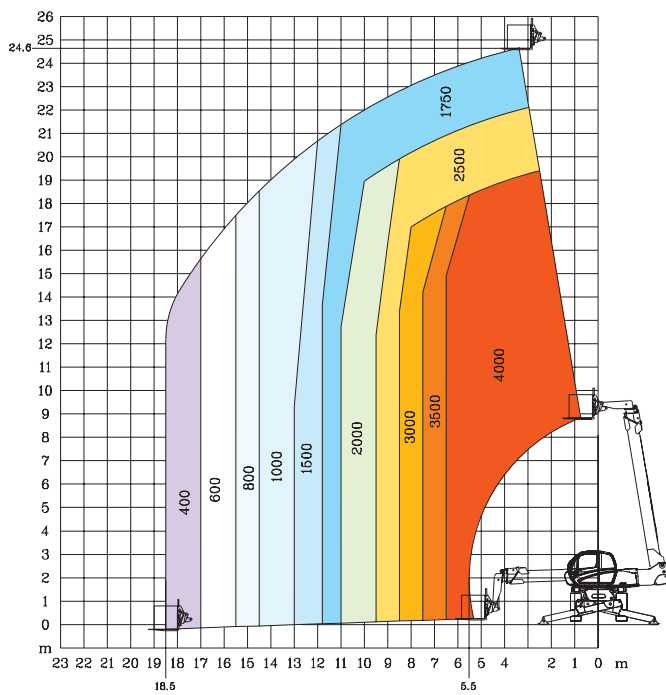

MRT 2540 + Privilege

**Rotation on extended stabilizers
with forks**

**Frontal on wheels
with forks**

Rock-solid efficiency

Rotation on extended stabilizers with **5000 kg winch**

Rotation on extended stabilizers with **1500 kg jib**

Rotation on extended stabilizers with **365/1000 kg platform**

Rotation on extended stabilizers **3D positive/negative**

// MRT 2540 +