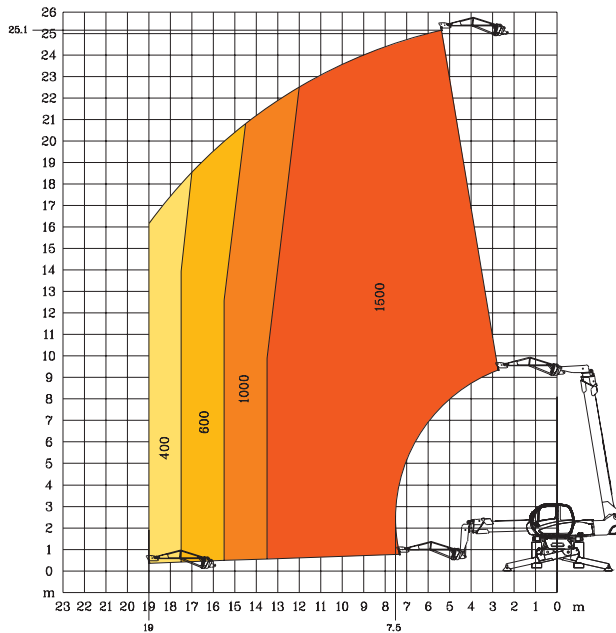

MRT 2540 + Privilege

**Rotation on extended stabilizers
with forks**

**Frontal on wheels
with forks**

Rock-solid efficiency

Rotation on extended stabilizers with **5000 kg winch**

Rotation on extended stabilizers with **1500 kg jib**

Rotation on extended stabilizers with **365/1000 kg platform**

Rotation on extended stabilizers **3D positive/negative**

// MRT 2540 +