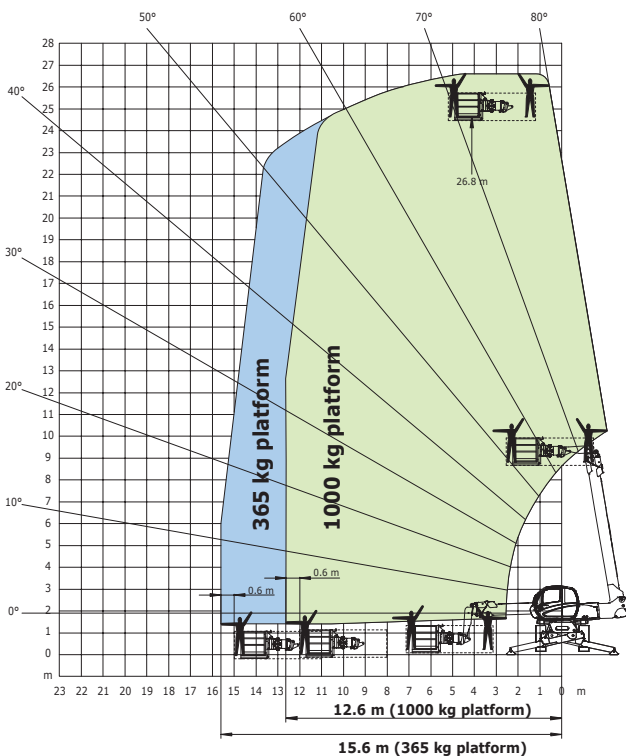

Rotation on extended stabilizers with **365/1000 kg platform**

Rotation on extended stabilizers **3D positive/negative**

// MRT 2540 +